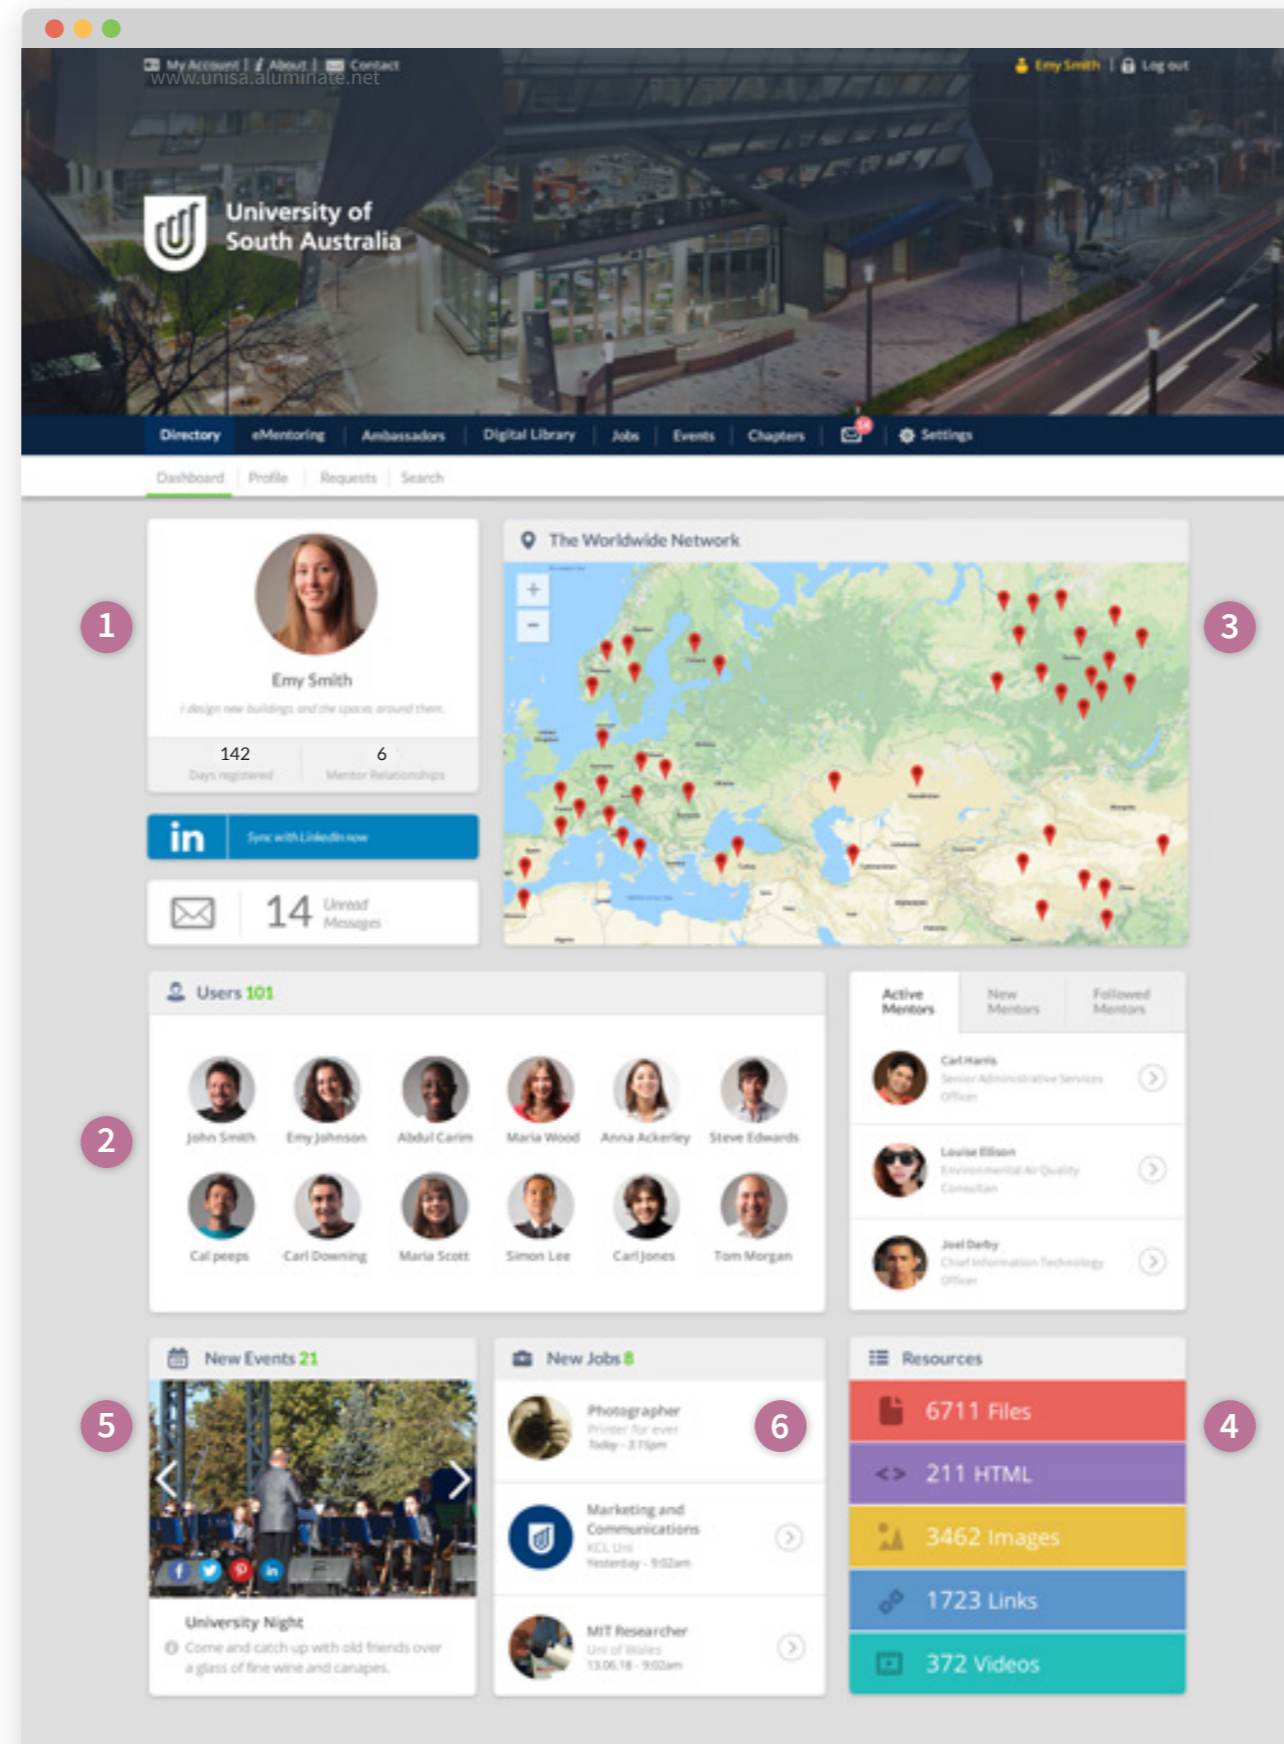

1. 4 Fully flexible repository of any digital media you want to share: photos, links, documents, articles and videos.

Events Board

1. 5 Showcase your events in an attractive board with flexible filtering.

Jobs Board

1. 6 Curate exciting opportunities for your members and sign-post them to apply.

Mentoring Network

An open, highly efficient peer-to-peer mentoring network where mentors and mentees can freely connect with minimal staff resource. Mentors define their specific availability from a customisable list of interactions.

Advanced Mentoring Programmes

Launch multiple focused mentoring programs where you have staff resource to fully approve mentor applications and mentee connection requests.

Ambassadors

Allow prospective students or 'offer holders' to connect with approved Student or Alumni Ambassadors. Designed to greatly improve arrival rates, especially from international students.

Chapter Management

Manage groups based around region or interest. Appointed leaders can help you manage group membership, content, discussions and events. Every chapter can publish a privacy protected, Google searchable page.

LinkedIn Integration

Users may keep their profiles up to date by pulling all essential data from their LinkedIn profiles.

Reports and Monitoring

Manage your platform from a secure management portal to view statistics on activity, connections and to export all data collected.